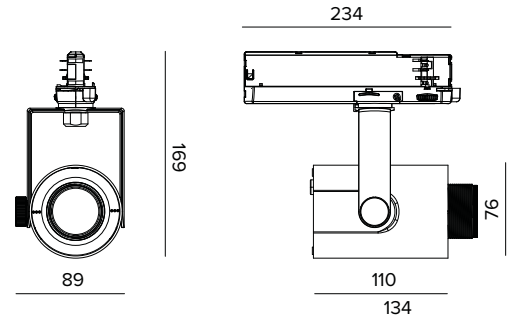

T036ZMP930CADB | RAY 75 ZOOM

Professional adjustable LED projector with a variable light beam opening

The fixture's photometric values can be found on the following pages

The figures on the drawing are expressed in mm.

Colour and finish: Deep black

Dimensions: 75

Weight: 0.53Kg

Version: ZOOM PRECISION

Degree of protection: IP20

ELECTRICAL CHARACTERISTICS

CASAMBI electronic driver integrated into the track adapter.

Fixture Power: 20W